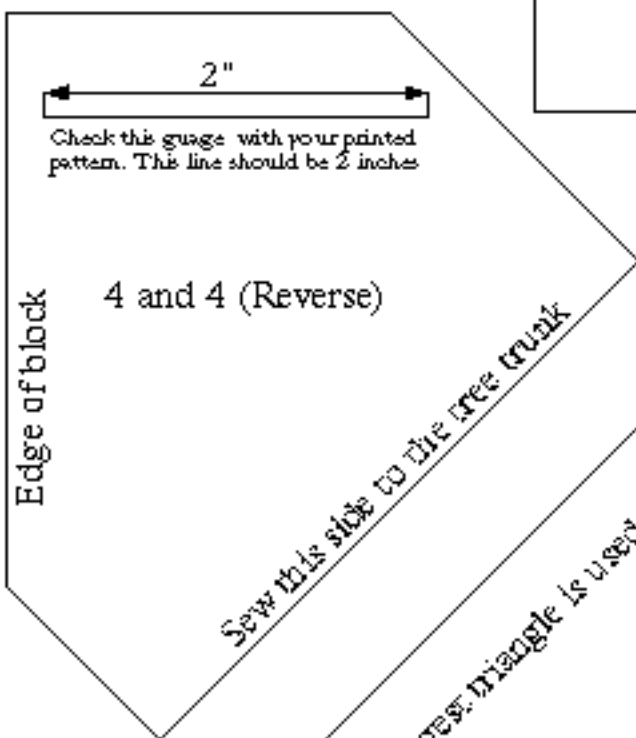

Red Maple — 10" Block

Designed by
Jinny Beyer

This largest triangle is used for the alternate block cut from the border print.