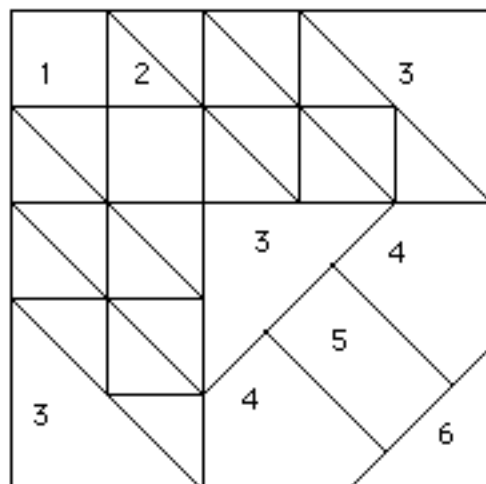

Red Maple — 10" Block

Designed by
Jinny Beyer

This largest triangle is used for the alternate block cut from the border print.