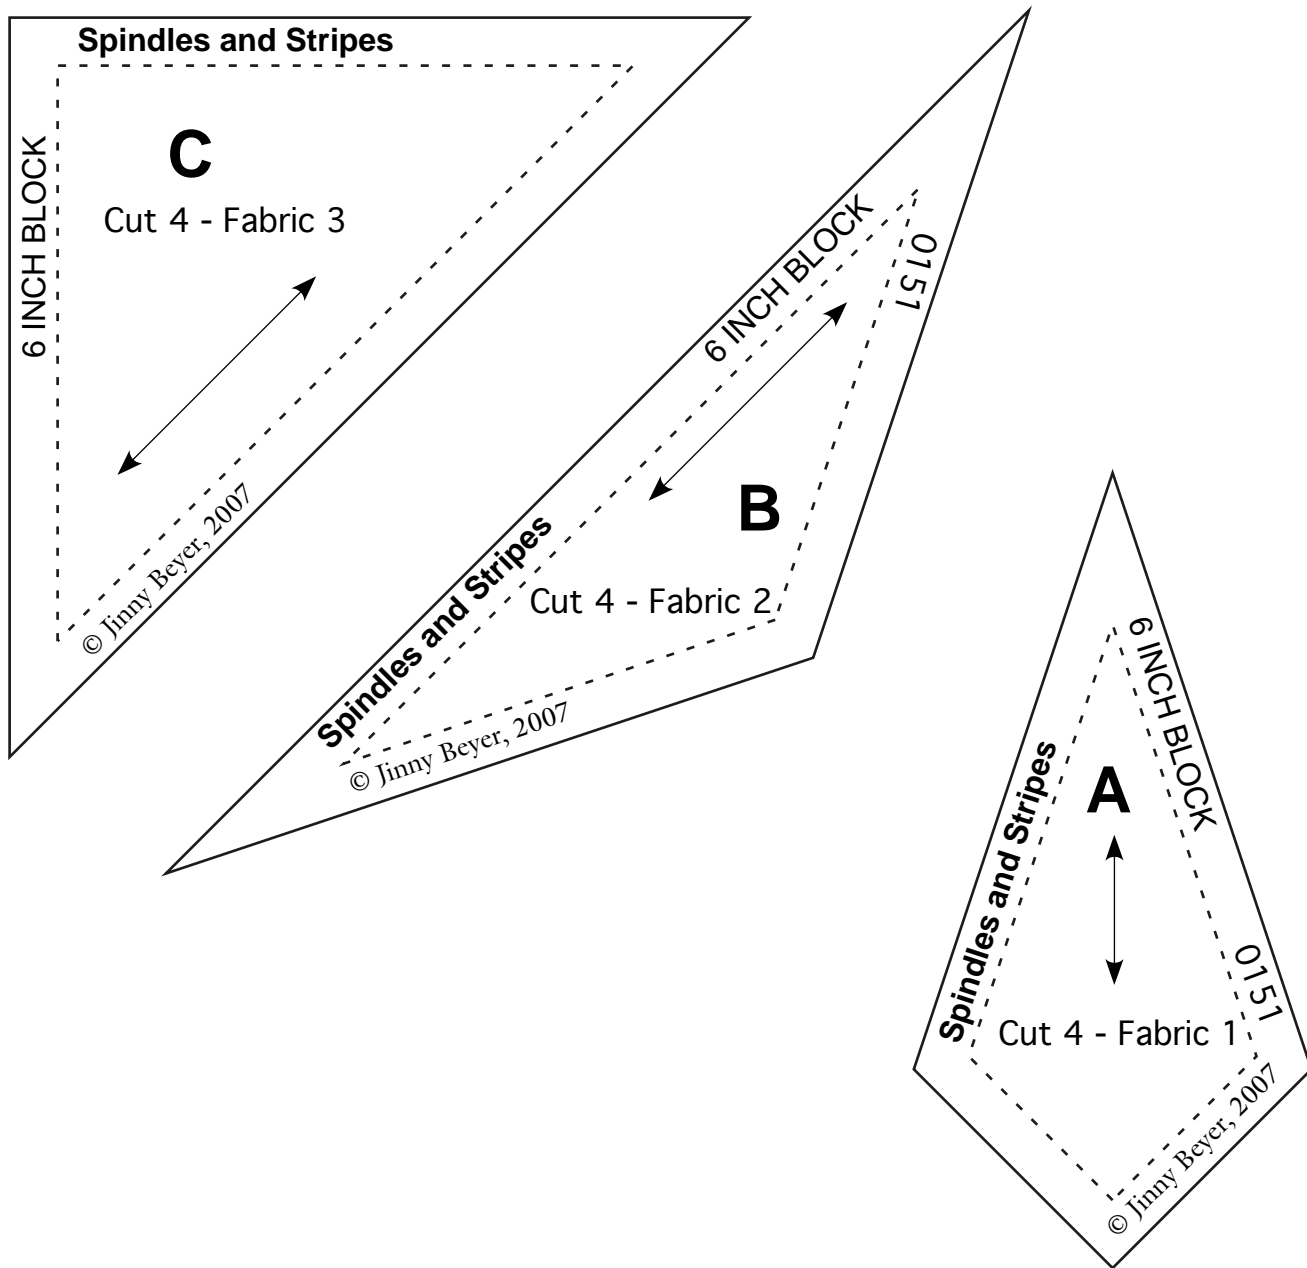

## Fabric Placement

Make 4 for each block

Make 2 for each block

Make 1 for each block

The fabrics used in this block are from the Jinny Beyer Palette Fabric Collection and other Jinny Beyer prints. Exact duplication of the block will depend on the availability of the prints. The design of the pattern shown here is a 10" block. Different fabric placement will occur when making the block in one of the other two sizes.

# Spindles and Stripes

A **BLOCKaWEEK** pattern from [jinnybeyer.com](http://jinnybeyer.com)

As drawn, templates should be placed on the right side of the fabric. After printing, check to make sure that the following line is two inches long.