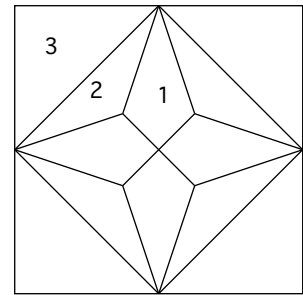

# Spindles and Stripes

A **BLOCKaWEEK** pattern from [jinyybeyer.com](http://jinyybeyer.com)

Spindles and Stripes, Kansas City Star, 1950

## Fabric Placement

Make 4 for each block

Make 2 for each block

Make 1 for each block

The fabrics used in this block are from the Jinny Beyer Palette Fabric Collection and other Jinny Beyer prints. Exact duplication of the block will depend on the availability of the prints. The design of the pattern shown here is a 10" block. Different fabric placement will occur when making the block in one of the other two sizes.

# Spindles and Stripes

A **BLOCKaWEEK** pattern from [jinnybeyer.com](http://jinnybeyer.com)

As drawn, templates should be placed on the right side of the fabric. After printing, check to make sure that the following line is two inches long.