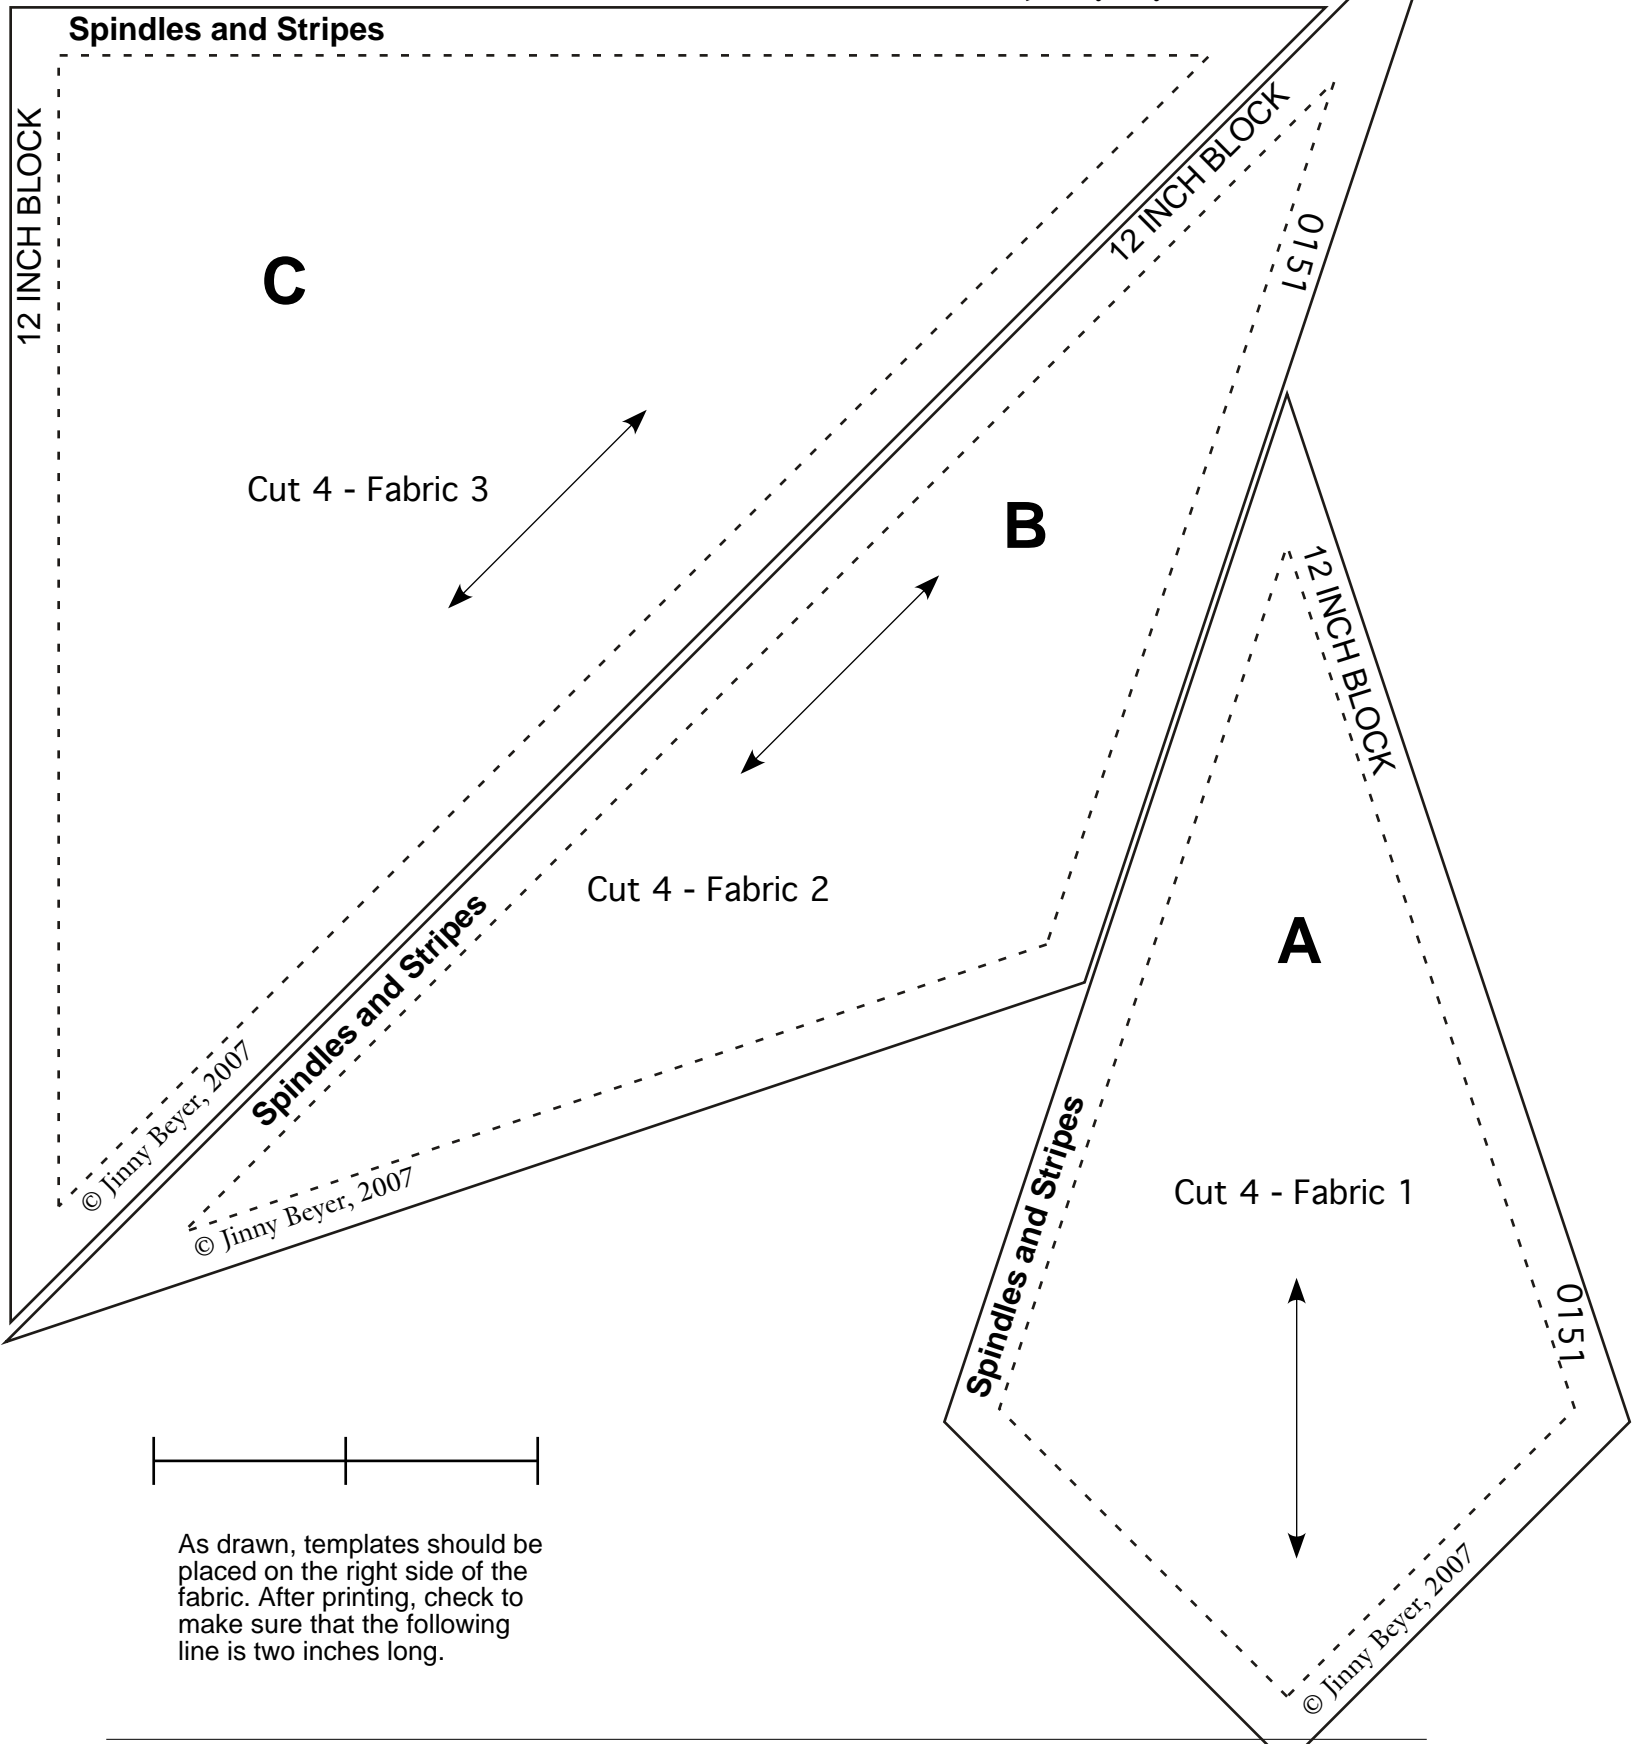

## Fabric Placement

Make 4 for each block

Make 2 for each block

Make 1 for each block

The fabrics used in this block are from the Jinny Beyer Palette Fabric Collection and other Jinny Beyer prints. Exact duplication of the block will depend on the availability of the prints. The design of the pattern shown here is a 10" block. Different fabric placement will occur when making the block in one of the other two sizes.

# Spindles and Stripes

A **BLOCKaWEEK** pattern from [jinnybeyer.com](http://jinnybeyer.com)

As drawn, templates should be placed on the right side of the fabric. After printing, check to make sure that the following line is two inches long.