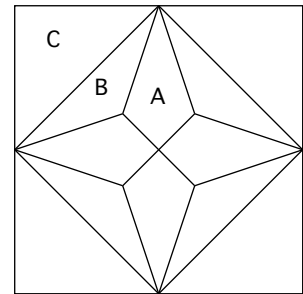

# Spindles and Stripes

A **BLOCKaWEEK** pattern from [jinyybeyer.com](http://jinyybeyer.com)

Spindles and Stripes, Kansas City Star, 1950

## Fabric Placement

Make 4 for each block

Make 2 for each block

Make 1 for each block

The fabrics used in this block are from the Jinny Beyer Palette Fabric Collection and other Jinny Beyer prints. Exact duplication of the block will depend on the availability of the prints. The design of the pattern shown here is a 10" block. Different fabric placement will occur when making the block in one of the other two sizes.

# Spindles and Stripes

A **BLOCKaWEEK** pattern from [jinnybeyer.com](http://jinnybeyer.com)

As drawn, templates should be placed on the right side of the fabric. After printing, check to make sure that the following line is two inches long.