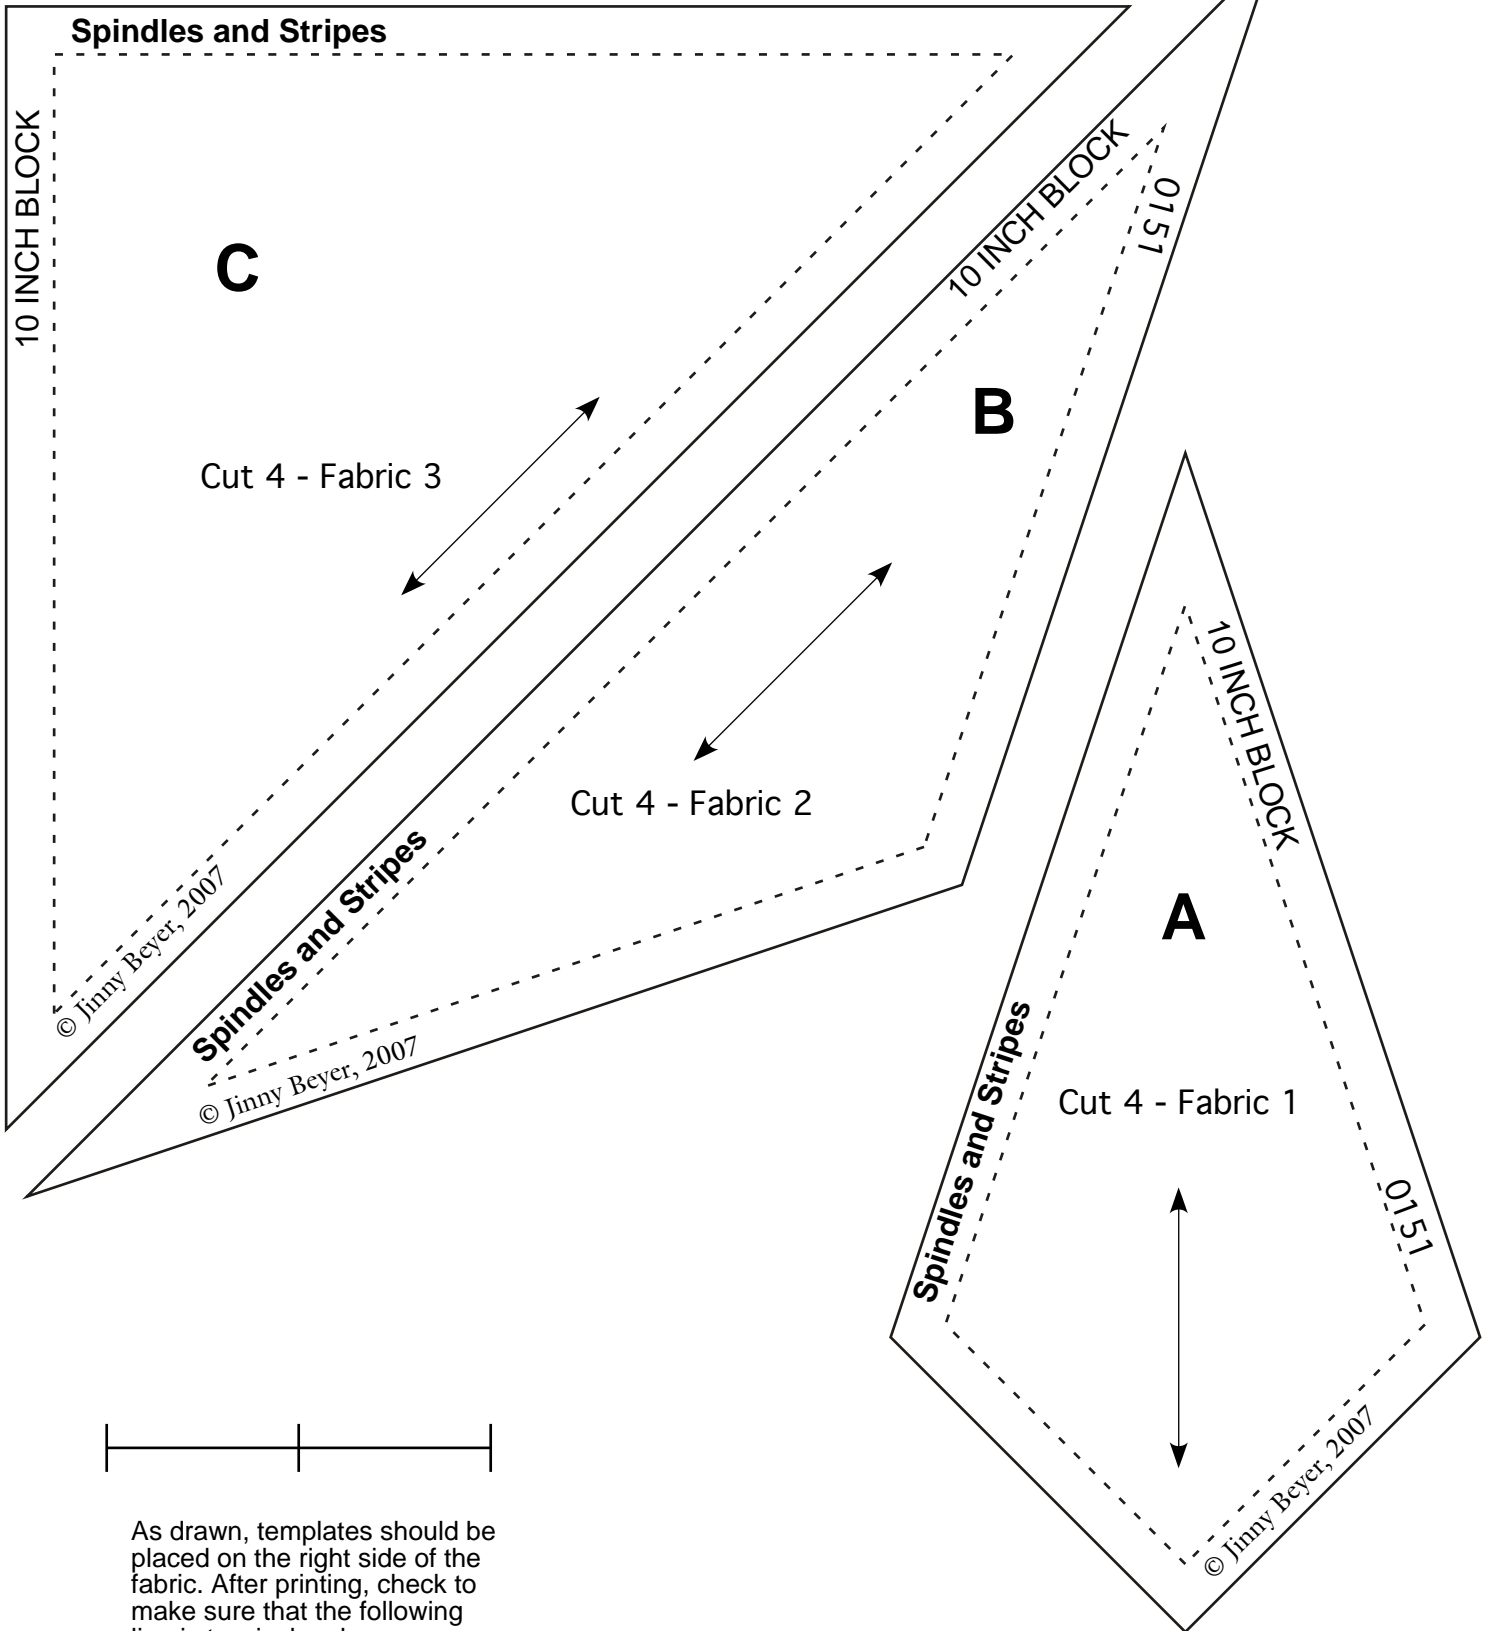

## Fabric Placement

Make 4 for each block

Make 2 for each block

Make 1 for each block

The fabrics used in this block are from the Jinny Beyer Palette Fabric Collection and other Jinny Beyer prints. Exact duplication of the block will depend on the availability of the prints. The design of the pattern shown here is a 10" block. Different fabric placement will occur when making the block in one of the other two sizes.

# Spindles and Stripes

A **BLOCKaWEEK** pattern from [jinnybeyer.com](http://jinnybeyer.com)

As drawn, templates should be placed on the right side of the fabric. After printing, check to make sure that the following line is two inches long.