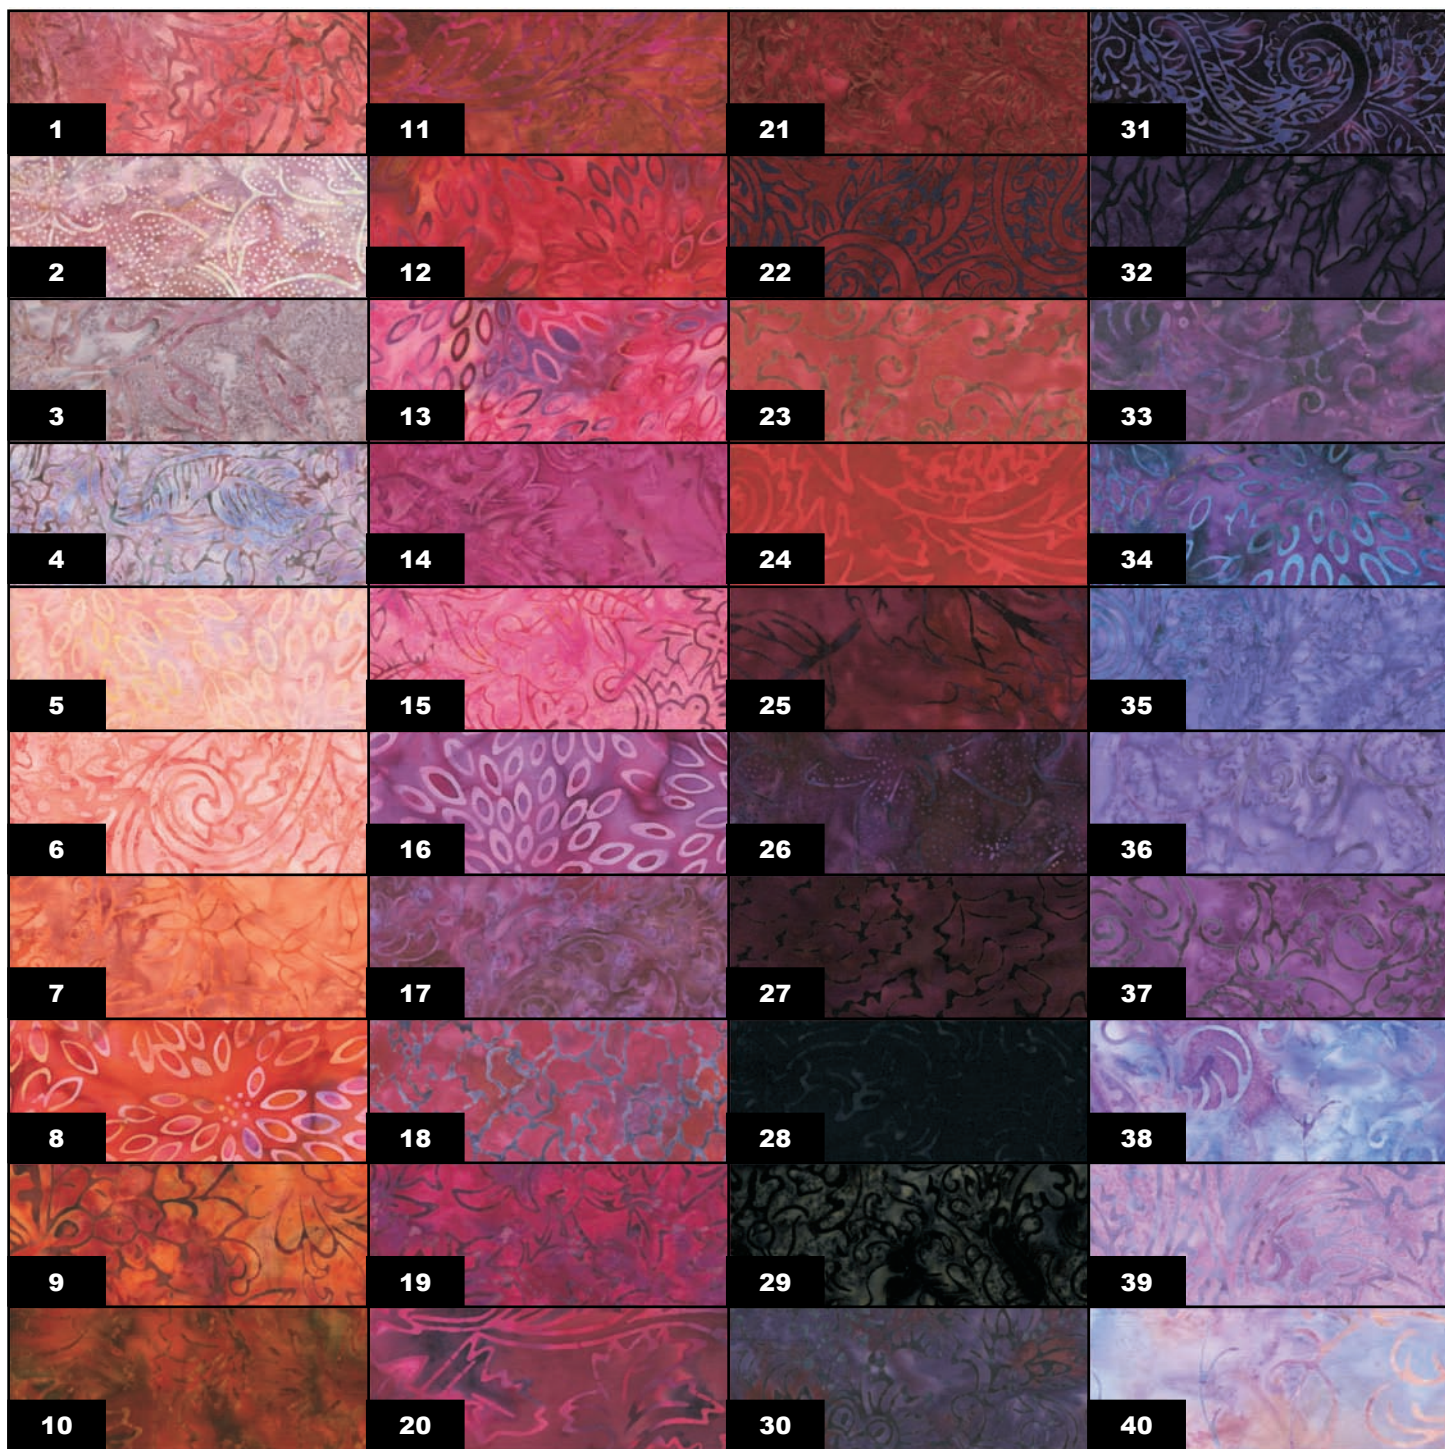

Malam Crayon Box Pixie Strip Guide - Berry

Use this guide to help determine which fabrics are used in the Crayon Box blocks. The fabric numbers on the Colorway Guide correspond to the fabric numbers shown here. Fabrics are listed in the order they appear in the Pixie Strip roll, with 1 being the topmost fabric. Because of differences in printers, the colors printed here may not match the fabrics exactly.