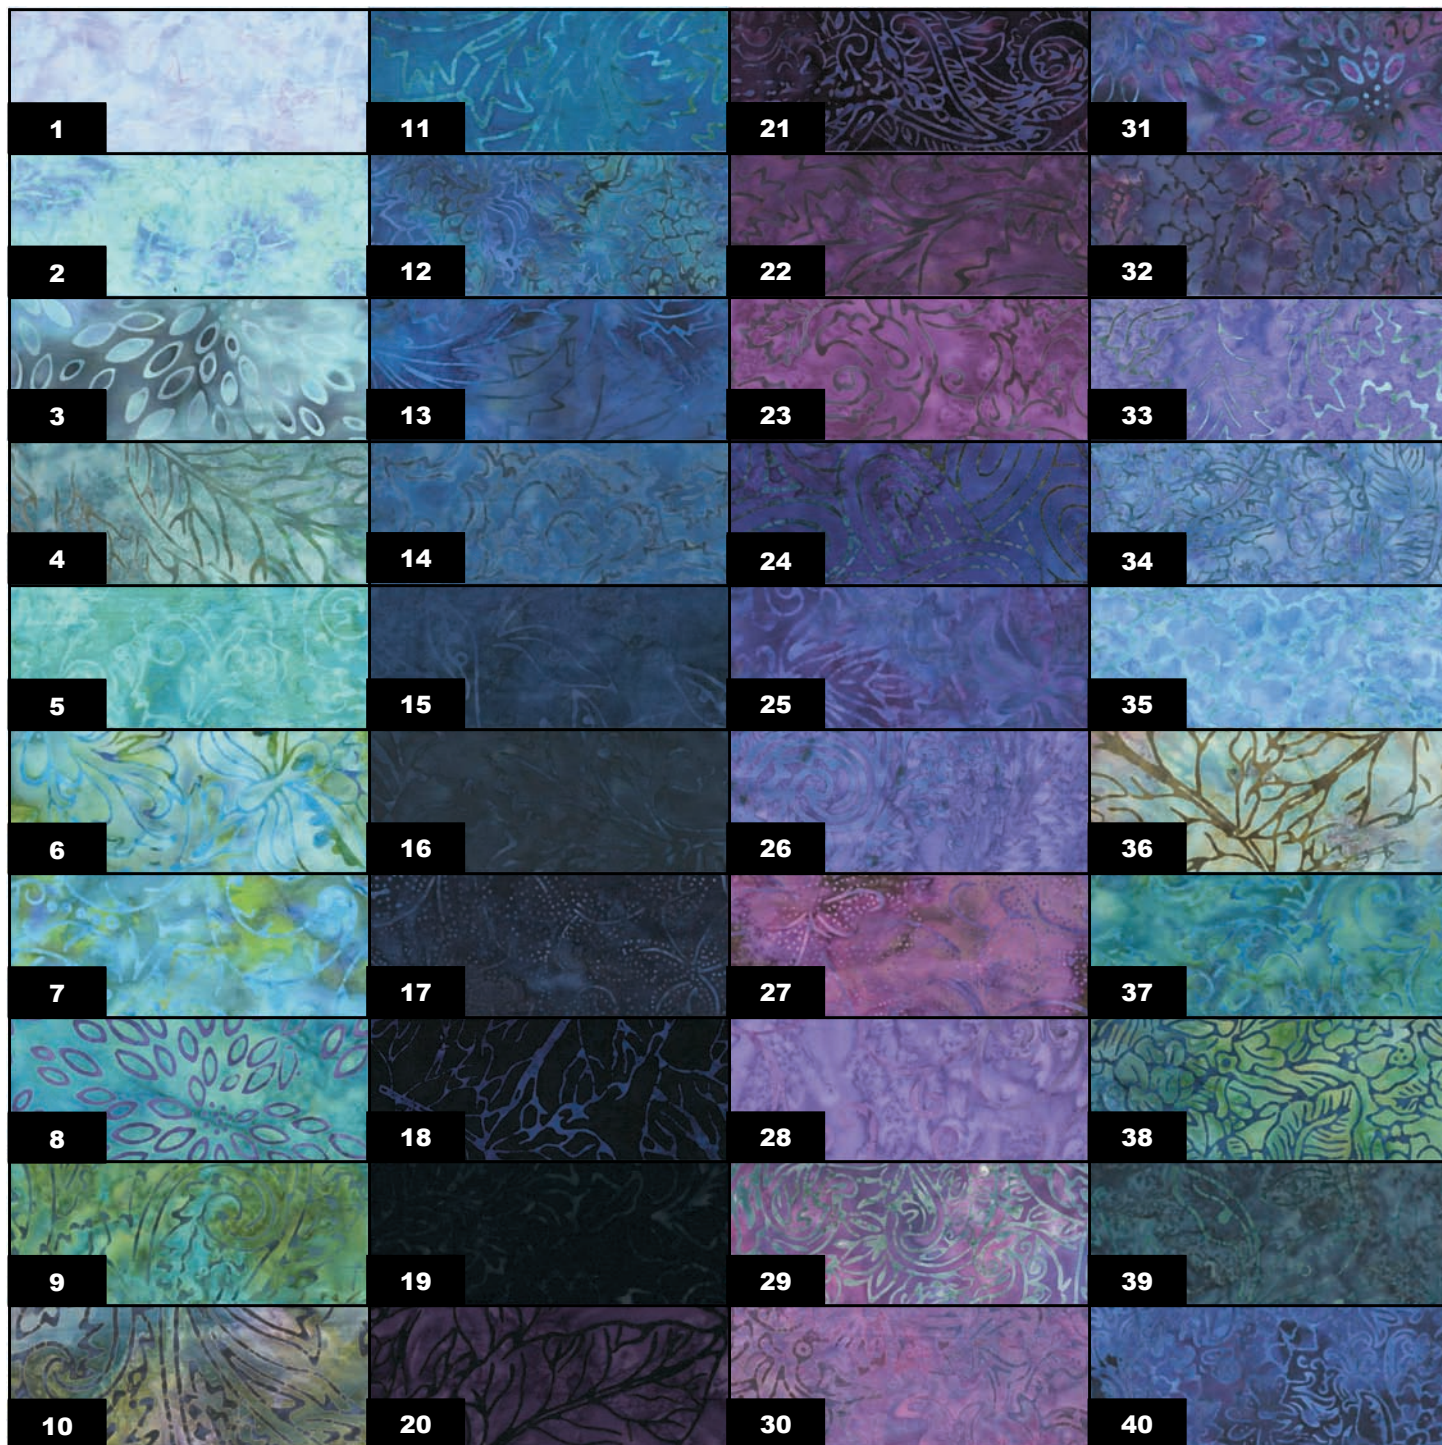

Malam Crayon Box Pixie Strip Guide - Orchid

Use this guide to help determine which fabrics are used in the Crayon Box blocks. The fabric numbers on the Colorway Guide correspond to the fabric numbers shown here. Fabrics are listed in the order they appear in the Pixie Strip roll, with 1 being the topmost fabric. Because of differences in printers, the colors printed here may not match the fabrics exactly.